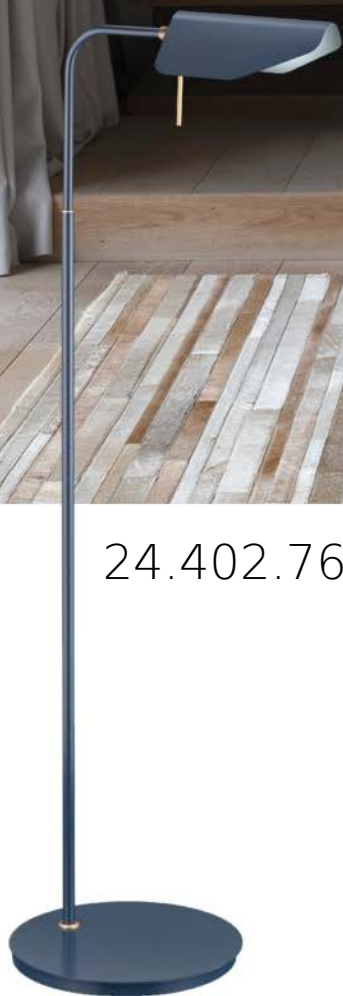

LED reading light Dull black  
Hidden wall fixings with slide over cover plate plus shadow gap back plate + chrome contrasting rock switch  
LED-head, incl. 1 watt LED warm white incl.  
LED driver (added as loose part)

Surface: black dull 79  
Lamp socket: 1 x LED integrated / 350 mA / 1 W  
Diameter: 80 mm  
Wattage: Voltage: 1 W + 350 mA  
Protection class: III  
Safety norm: CE  
EEC-Light sources: A++ - A

jean philippe delberghe

24.402.76

Contemporary floor luminaire  
*NEW* grey-blue finish  
 Adjustable reflector  
 1 x E27  
 total height ca. 1.200 mm

Surface: *NEW* grey-blue 76  
 Lamp socket: 1 x E27 / 230 V  
 Height: 1200 mm 230 V  
 Voltage: II  
 Protection class: CE  
 Safety norm: