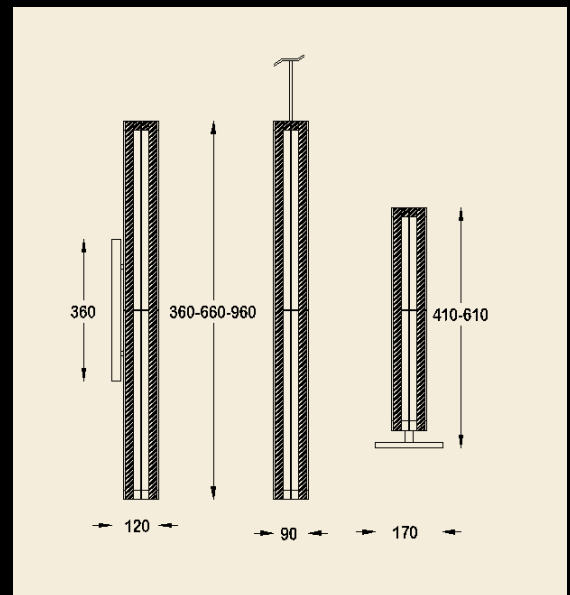

LAMPE DE TABLE

14.241.54 (410mm)

14.242.54 (610mm)

finition peinture bronze foncé = (54)